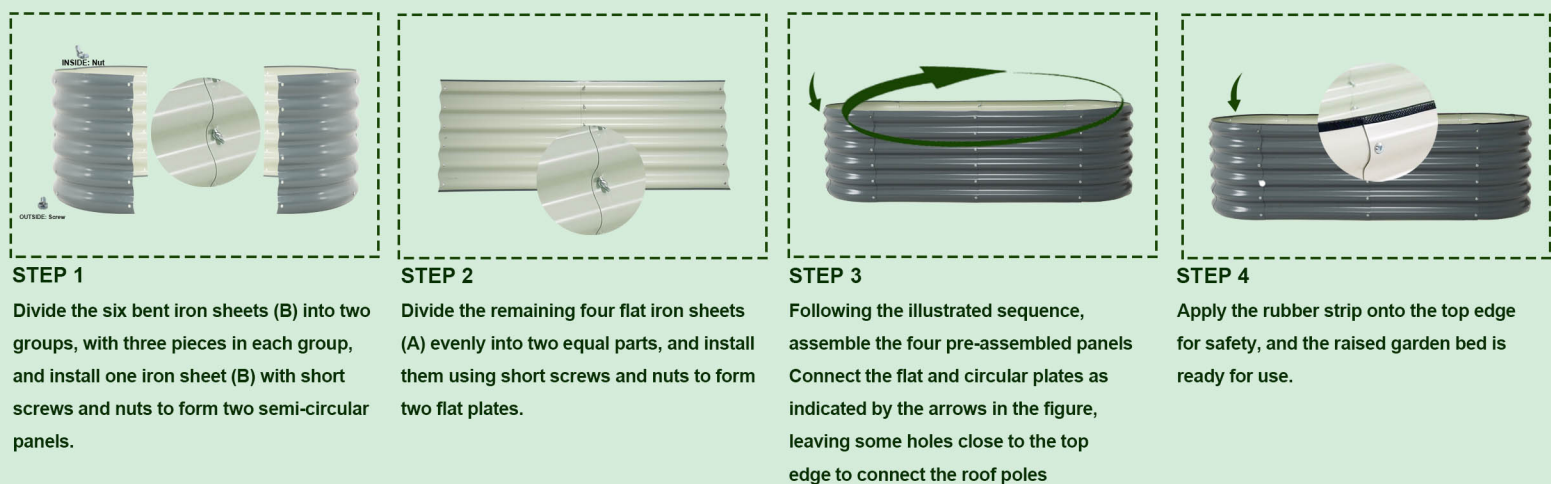

HOW TO ASSEMBLE THE RAISED GARDEN BED WITH A NET/PVC COVER

SIZE INFORMATION

PARTS AND ACCESSORIES

ASSEMBLY PROCESS

LIST OF PIPES AND CONNECTORS

STEP 1

C + D

STEP 2

STEP 3

RAISED GARDEN BED WITH A NET/PVC COVER