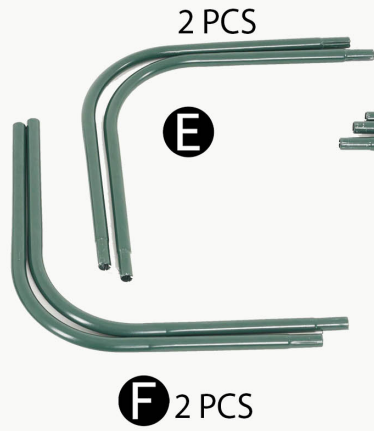

HOW TO ASSEMBLE THE RAISED GARDEN BED WITH A NET/PVC COVER

SIZE INFORMATION

PARTS AND ACCESSORIES

ASSEMBLY PROCESS

LIST OF PIPES AND CONNECTORS

STEP 1

C + D

STEP 2

STEP 3

RAISED GARDEN BED WITH A NET/PVC COVER