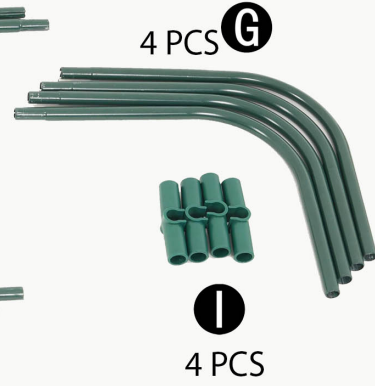

HOW TO ASSEMBLE THE RAISED GARDEN BED WITH A NET/PVC COVER

SIZE INFORMATION

PARTS AND ACCESSORIES

ASSEMBLY PROCESS

LIST OF PIPES AND CONNECTORS

STEP 1

C + D

STEP 2

STEP 3

RAISED GARDEN BED WITH A NET/PVC COVER