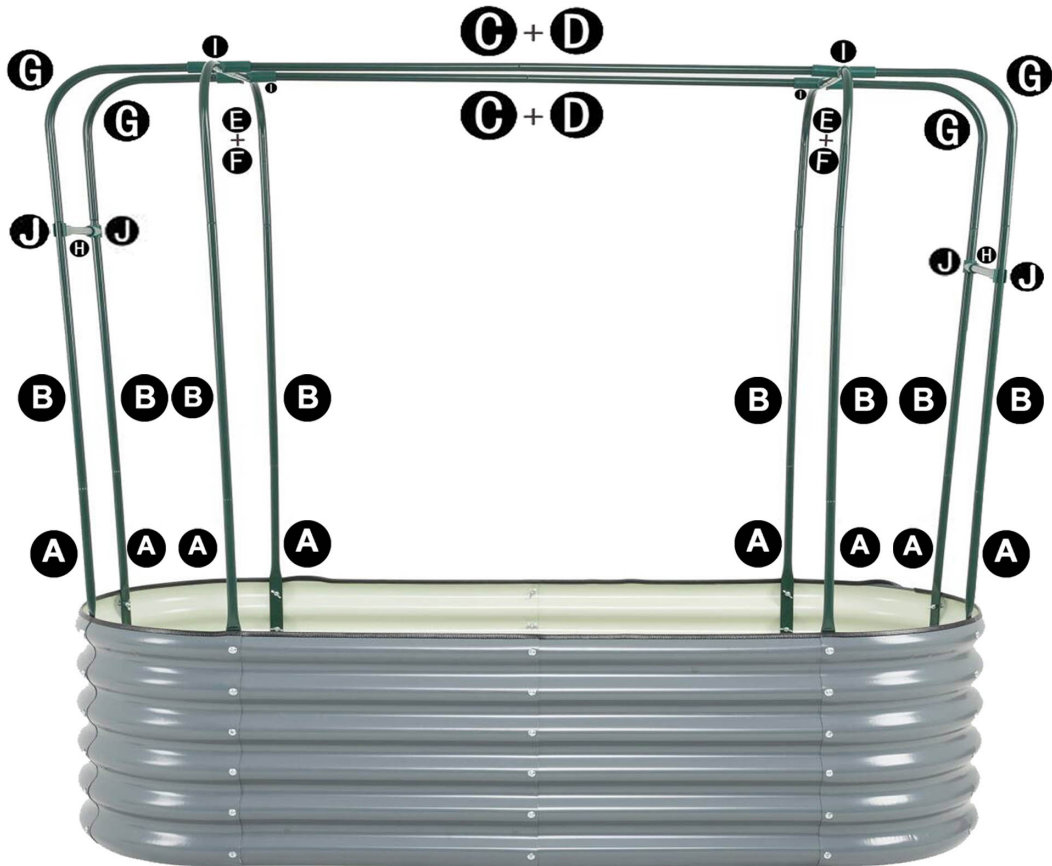

HOW TO ASSEMBLE THE RAISED GARDEN BED WITH A NET/PVC COVER

SIZE INFORMATION

PARTS AND ACCESSORIES

ASSEMBLY PROCESS

LIST OF PIPES AND CONNECTORS

STEP 1

C + D

STEP 2

STEP 3

RAISED GARDEN BED WITH A NET/PVC COVER