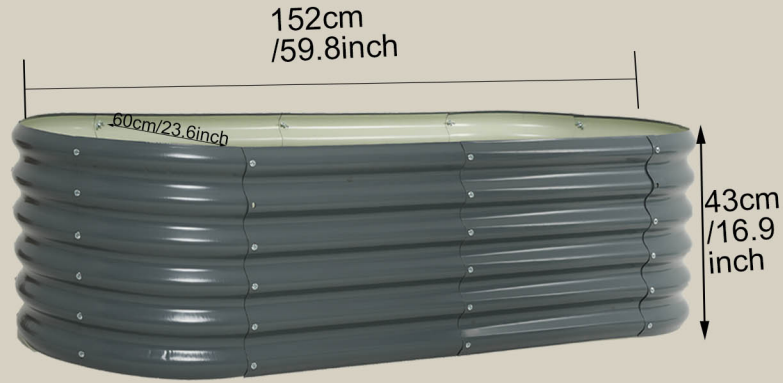

HOW TO ASSEMBLE THE RAISED GARDEN BED WITH A NET/PVC COVER

SIZE INFORMATION

PARTS AND ACCESSORIES

ASSEMBLY PROCESS

LIST OF PIPES AND CONNECTORS

STEP 1

C + D

STEP 2

STEP 3

RAISED GARDEN BED WITH A NET/PVC COVER