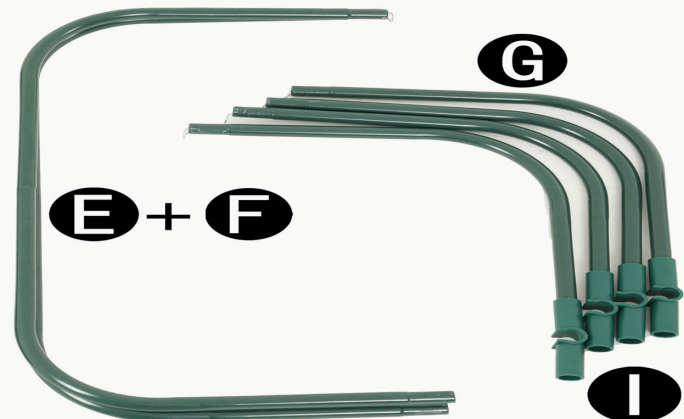

HOW TO ASSEMBLE THE RAISED GARDEN BED WITH A NET/PVC COVER

SIZE INFORMATION

PARTS AND ACCESSORIES

ASSEMBLY PROCESS

LIST OF PIPES AND CONNECTORS

STEP 1

C + D

STEP 2

STEP 3

RAISED GARDEN BED WITH A NET/PVC COVER