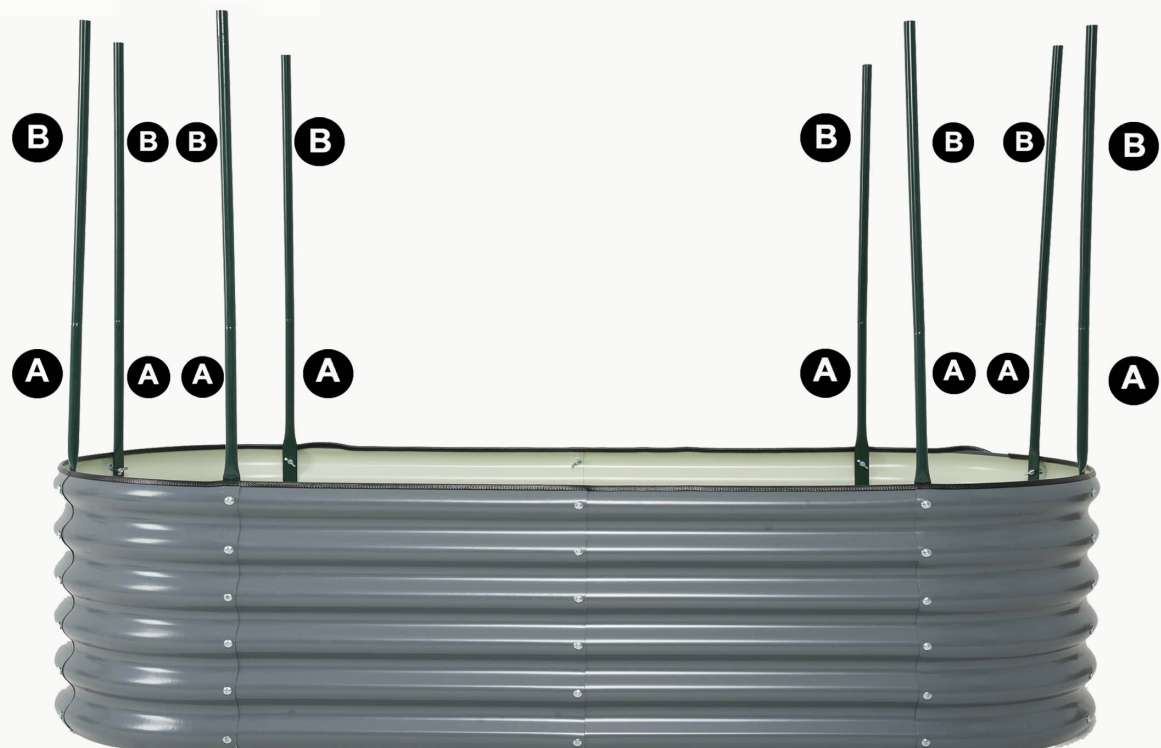

HOW TO ASSEMBLE THE RAISED GARDEN BED WITH A NET/PVC COVER

SIZE INFORMATION

PARTS AND ACCESSORIES

ASSEMBLY PROCESS

LIST OF PIPES AND CONNECTORS

STEP 1

C + D

STEP 2

STEP 3

RAISED GARDEN BED WITH A NET/PVC COVER